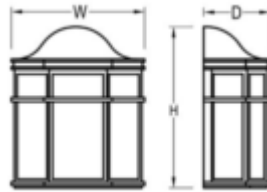

MODEL #
LHAA

TECHNICAL SPECIFICATION

MODEL #:	WATTAGE:	VOLTAGE:	KELVIN:	SIZE:
TECHNOLOGY:	ACCESSORIES:			
PROJECT:	NOTES:			
TYPE:	AREA:			

FEATURES

PRODUCT IMAGE

APPLICATION
Outdoor
Wall

LOCATION
Wet

LIGHT PROPERTIES