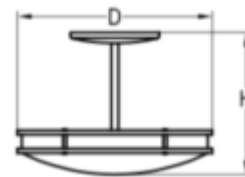

MODEL #
HDTC

TECHNICAL SPECIFICATION

MODEL #:	WATTAGE:	VOLTAGE:	KELVIN:	SIZE:
TECHNOLOGY:	ACCESSORIES:			
PROJECT:	NOTES:			
TYPE:	AREA:			

FEATURES

PRODUCT IMAGE

APPLICATION
Ceiling
Indoor

LOCATION
Damp

QUALITY FEATURES:

- Fixture thermally tested to ensure longevity
- Maximum light distribution throughout lens
- Over current/voltage short circuit protection
- UL and/or CSA Compliant Listed