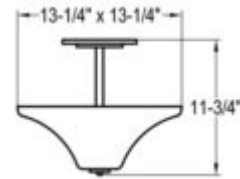

MODEL #:	WATTAGE:	VOLTAGE:	KELVIN:	SIZE:
TECHNOLOGY:	ACCESSORIES:			
PROJECT:	NOTES:			
TYPE:	AREA:			

FEATURES

PRODUCT IMAGE

APPLICATION
Ceiling
Indoor

LOCATION
Damp

QUALITY FEATURES:

- Fixture thermally tested to ensure longevity
- Maximum light distribution throughout lens
- Over current/voltage short circuit protection
- UL and/or CSA Compliant Listed