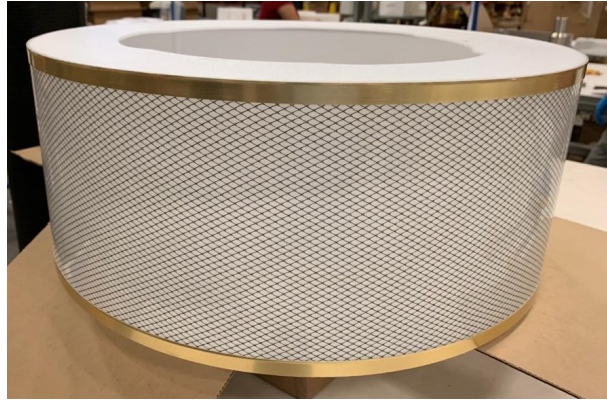

MODEL #

HDG-GOLD

TECHNICAL SPECIFICATION

MODEL #:	WATTAGE:	VOLTAGE:	KELVIN:	SIZE:
TECHNOLOGY:	ACCESSORIES:			
PROJECT:	NOTES:			
TYPE:	AREA:			

FEATURES

PRODUCT IMAGE

APPLICATION
Ceiling
Ceiling Indoor

LOCATION
Damp

QUALITY FEATURES:

- Fixture thermally tested to ensure longevity
- Maximum light distribution throughout lens
- Over current/voltage short circuit protection
- UL and/or CSA Compliant Listed

LIGHT PROPERTIES

Available Kelvin Options:

LED CHIPS USED LG/NICHIA/SAMSUNG   **TESTED** LM80 AND LM82   **CRI** 80+   **LIFE HOURS** 50,000

WATTAGE	SOURCE LUMENS @40K	DELIVERED LUMENS
9	1259	1007
12	1520	1216
15	1750	1400
20	2494	1995
24	2793	2234
31	4000	3200

VOLTAGE
Standard: ND - 120V NON DIMMABLE
DV - 120V/277V NON DIMMABLE
TD - 120V TRIAC/ELV DIMMABLE
DVD - 120/277V 0-10V DIMMABLE

ASL LIGHTING

725 East state St. Trenton, NJ 08609 | info@asllighting.com | www.asllighting.com

TOLL FREE: 800-1101-1101 | LOCAL: 718-369-1100 | Shipping & Receiving: 322 Monmouth Street, Trenton, NJ, 08609

Specifications and dimensions are subject to change without notice / Consult your ASL lighten representative.
© Copyright © 2020 ASL Lighting Inc. All rights reserved.

Approval upon request