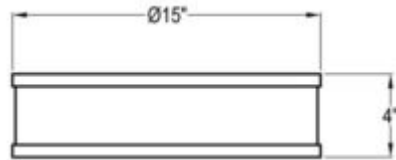

MODEL #

HDG-GOLD

TECHNICAL SPECIFICATION

MODEL #:	WATTAGE:	VOLTAGE:	KELVIN:	SIZE:
TECHNOLOGY:	ACCESSORIES:			
PROJECT:	NOTES:			
TYPE:	AREA:			

FEATURES

PRODUCT IMAGE

APPLICATION
Ceiling
Ceiling Indoor

LOCATION
Damp

QUALITY FEATURES:

- Fixture thermally tested to ensure longevity
- Maximum light distribution throughout lens
- Over current/voltage short circuit protection
- UL and/or CSA Compliant Listed